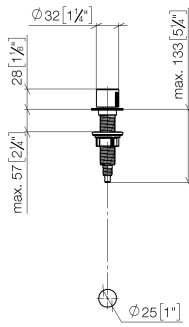

Strainer waste with control handle - Brushed Chrome

ELIO

10 712 970

- control for single basin
- including adapter for Bowden cable

Fits ELIO, ENO, MEM, META SQUARE, SYNC and TARA ULTRA

Fits: ELIO, MEM, ENO, SYNC, TARA ULTRA, META SQUARE

	Brushed Chrome	10 712 970-93
	Chrome	10 712 970-00
	Brushed Platinum	10 712 970-06
	Platinum	10 712 970-08
	Durabronze (23kt Gold)	10 712 970-09
	Dark Chrome	10 712 970-19
	Brushed Durabronze (23kt Gold)	10 712 970-28
	Matte Black	10 712 970-33
	Brushed Champagne (22kt Gold)	10 712 970-46
	Champagne (22kt Gold)	10 712 970-47
	Brushed Dark Platinum	10 712 970-99

10 712 970

mm [inches]

10 712 970

Parts for other finishes can be found here: [Chrome](#)

Spare parts list

No.	Item Number	Name	Quantity used	Delivery time
1	09 20 97 030-93	handle	1	60
2	90 12 12 002 00 90	fixing cap	1	2
3	09 27 87 011-93	rosette	1	60
4	09 14 10 042 90	seal	1	2
5	09 29 06 087-93	spindle	1	-
Spare part can no longer be ordered, please order the replacement item				
6	04 30 01 029 00 90	adaptor	1	2
7	09 24 03 175 90	adaptor	1	2
8	09 11 10 073-07	connection	1	30
9	09 11 10 074-07	connection	1	30
10	09 11 10 079-07	connection	1	30
11	09 30 11 087 90	disc	1	2
12	09 23 30 024-07	nut	1	30